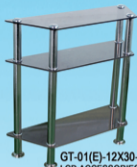

D1- 18x24x2
D2- 18x30x2
D3- 18x36x2

GT-02- 18x24x3

D24 (A) 15X15 -3
TRIANGLE

QTTO 151

D4(B)- 18x30x2
D4(C)- 18x36x2

Qtto-161-15"
Qtto-162-18"

GT-14(B) 15x15x3
Triangle-1

D4(A)- 18x30x2

D-14 15X15-2
TRIANGLE- 1

Qtto -50 PC Dining Table
Qtto -51 SS Dining Table

www.qttofurniture.com

Manufactured, Imported & Marketed by
Beeta Industries, Ph. 09847228230

GT-01(E)-12X30-3
LCD ACCESSORIES STAND

GT-06(C) LCD AV STAND
12x30- 3/12x12-4

QTTO-53-DINNING TABLE

QTTO-52-CROSS TABLE

D-12 A-15X15-2

GT-11 F
LCD UPTO 40°
Flat/Movable/Hanging

GT-11 E
LCD UPTO 22°
Movable/ Flat / Hanging

GT-01(D)18X30-3
S S T V STAND