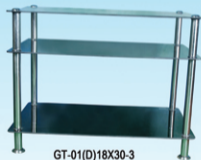

GT-06(C) LCD AV STAND
12x30- 3/12x12-4

QTTO-53-DINNING TABLE

QTTO-52-CROSS TABLE

D-12 A-15X15-2

GT-11 F
LCD UPTO 40°
Flat/Movable/Hanging

GT-11 E
LCD UPTO 22°
Movable/ Flat / Hanging

GT-01(D)18X30-3
S S T V STAND

D-13- 15X15-3

GT-201 18X36-2

GT 28A 24x24 -3 AV STAND

D-12 B-15X15-2

www.qttofurniture.com

Manufactured, Imported & Marketed by
Beeta Industries, Ph. 09847228230