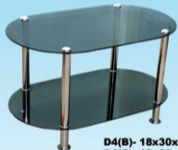

D1- 18x24x2
D2- 18x30x2
D3- 18x36x2

GT-02- 18x24x3

D24 (A) 15X15 -3
TRIANGLE

QTTO 151

D4(B)- 18x30x2
D4(C)- 18x36x2

Qtto-161-15"
Qtto-162-18"

GT-14(B) 15x15x3
Triangle-1

D4(A)- 18x30x2

D-14 15X15-2
TRIANGLE- 1

Qtto -50 PC Dining Table
Qtto -51 SS Dining Table

www.qttofurniture.com

Manufactured, Imported & Marketed by
Beeta Industries, Ph. 09847228230

GT-01(E)-12X30-3
LCD ACCESSORIES STAND

GT-06(C) LCD AV STAND
12x30- 3/12x12-4

QTTO-53-DINNING TABLE

QTTO-52-CROSS TABLE

D-12 A-15X15-2

GT-11 F
LCD UPTO 40°
Flat/Movable/Hanging

GT-11 E
LCD UPTO 22°
Movable/ Flat / Hanging

GT-01(D)18X30-3
S S T V STAND