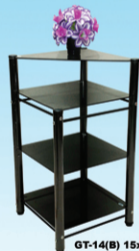

D1- 18x24x2
D2- 18x30x2
D3- 18x36x2

GT-02- 18x24x3

D24 (A) 15X15 -3
TRIANGLE

QTTO 151

D4(B)- 18x30x2
D4(C)- 18x36x2

Qtto-161-15"
Qtto-162-18"

GT-14(B) 15x15x3
Triangle-1

D4(A)- 18x30x2

D-14 15X15-2
TRIANGLE- 1

Qtto -50 PC Dining Table
Qtto -51 SS Dining Table

www.qttofurniture.com

Manufactured, Imported & Marketed by
Beeta Industries, Ph. 09847228230

GT-01(E)-12X30-3
LCD ACCESSORIES STAND

GT-06(C) LCD AV STAND
12x30- 3/12x12-4

QTTO-53-DINNING TABLE

QTTO-52-CROSS TABLE

D-12 A-15X15-2

GT-11 F
LCD UPTO 40°
Flat/Movable/Hanging

GT-11 E
LCD UPTO 22°
Movable/ Flat / Hanging

GT-01(D)18X30-3
S S T V STAND